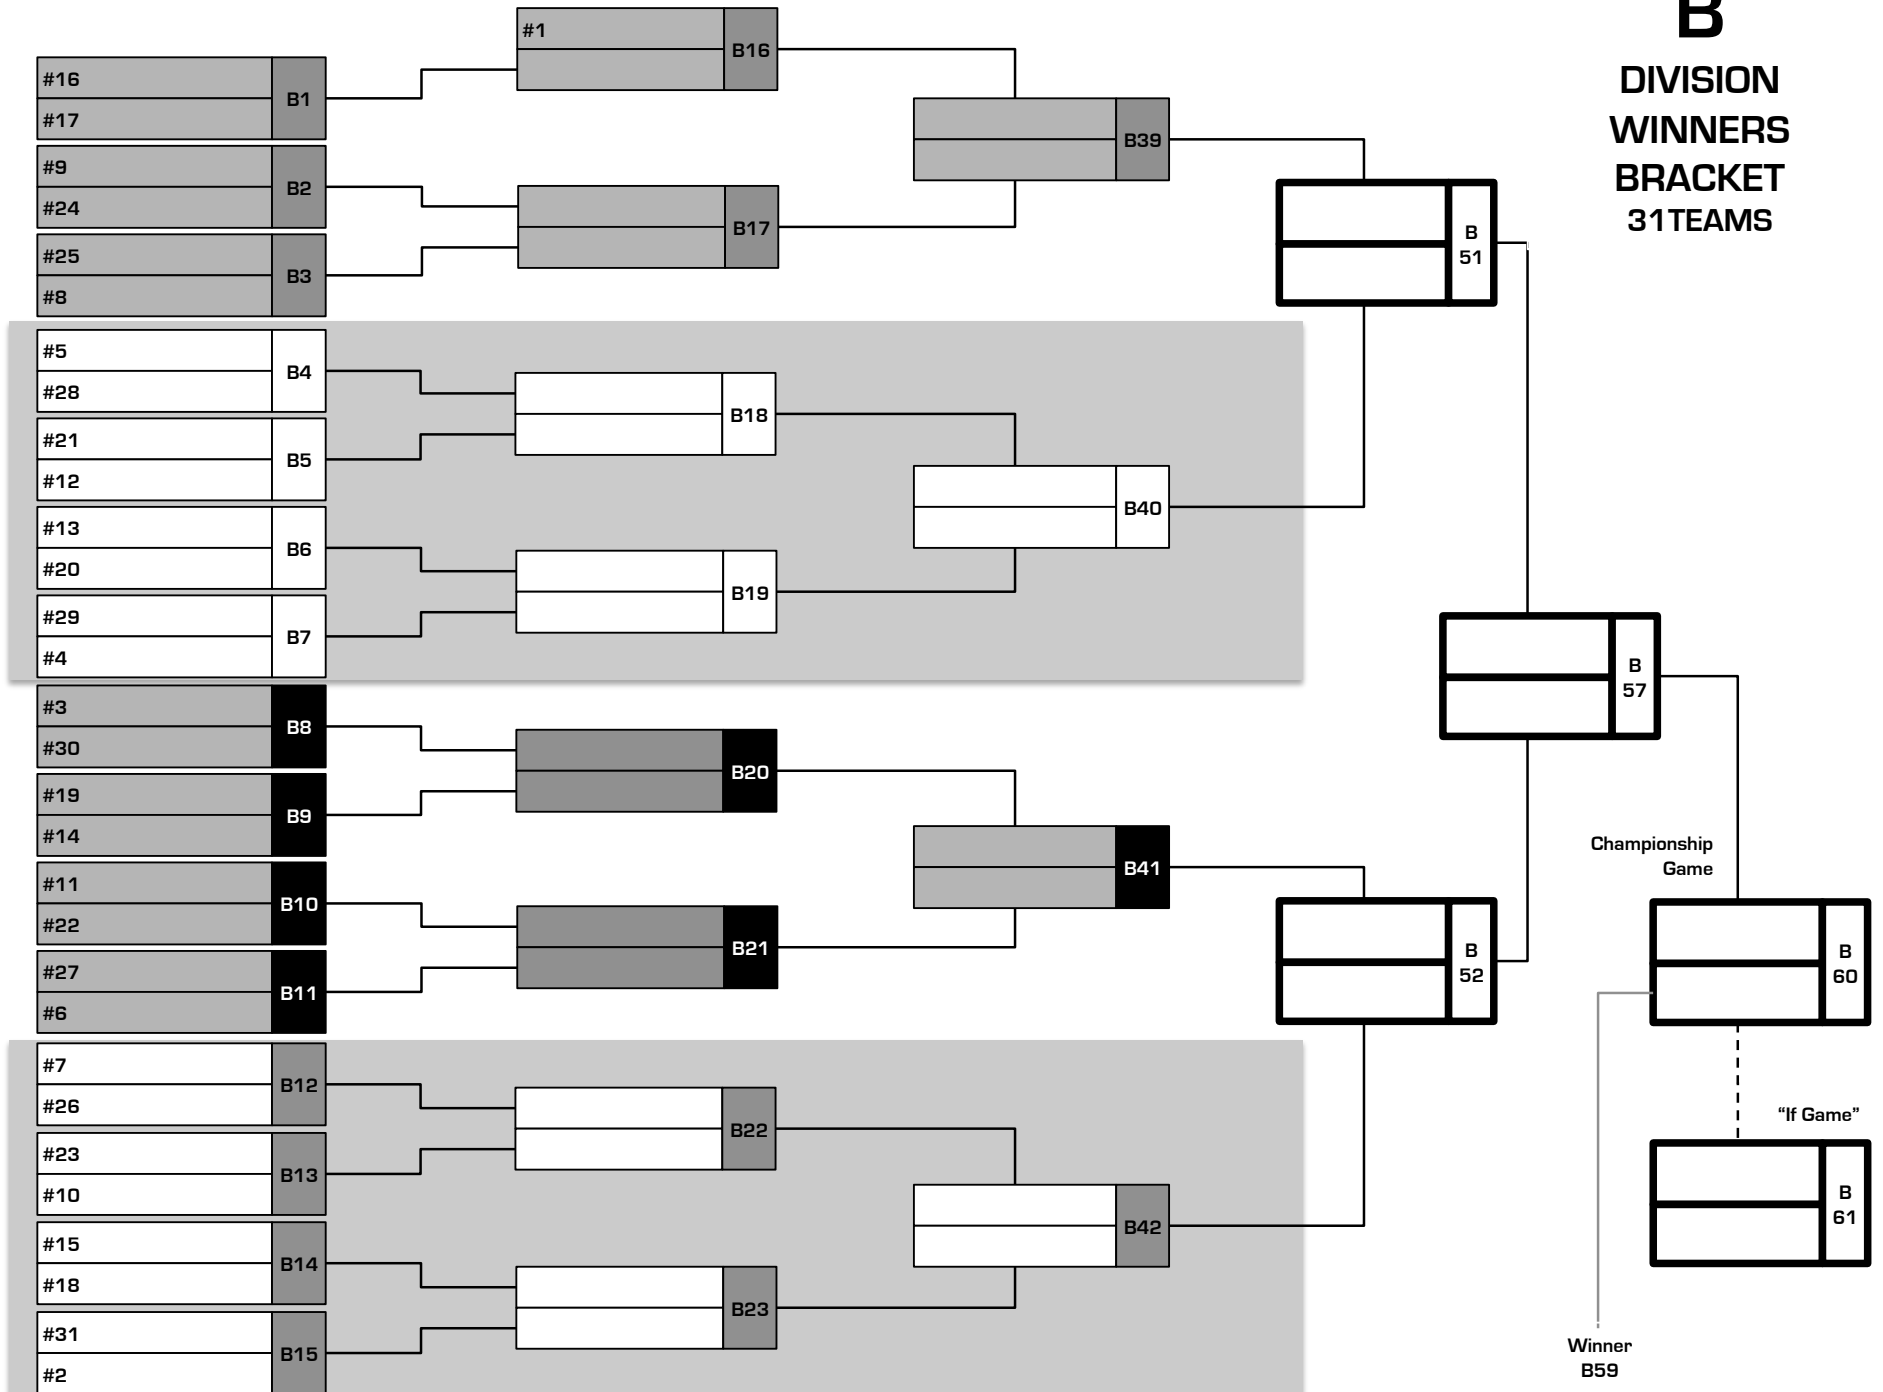

DL	DL1	Nashville Mean Streak
	DL2	Los Angeles West Hollywood Swingers
	DL3	Austin Pride
	DL4	Orlando Hung Jurors
	DL5	New Orleans Baby Batters
	DL6	Vancouver Dahl & Connors

DM	DM1	Columbus Southbend Coors Light Titans
	DM2	Seattle Muffin Tops 1
	DM3	Ft. Lauderdale Bill's Naked Mustangs
	DM4	Atlanta Reign
	DM5	Vancouver Celebrities
	DM6	Phoenix Monsoon

Masters

MA	MA1	New York Cranky Yankees
	MA2	Seattle Rainiers
	MA3	Atlanta Silver Foxes
	MA4	Dallas The REAL Master Batters of North TX
	MA5	Houston HardDrive

MB	MB1	Chicago Legends
	MB2	Tampa Tampa Bay Half Century Sluggers
	MB3	Los Angeles Gang Grey
	MB4	San Francisco Seals
	MB5	Vancouver Red Tide

Denotes Winner Bracket Finals and Championship Games

A DIVISION 8 TEAMS

WINNERS BRACKET

LOSERS BRACKET

B

DIVISION WINNERS BRACKET 31 TEAMS

B
 DIVISION
 LOSERS
 BRACKET
 31 TEAMS

To
 Championship
 Game

C DIVISION CHAMPIONSHIP

DOUBLE ELIM
WINNERS
BRACKET
55 TEAMS

D DIVISION CHAMPIONSHIP

DOUBLE ELIM
WINNERS
BRACKET
63 TEAMS

D124:
Championship
Game

D125:
Championship
"If Game"

M DIVISION 10 TEAMS