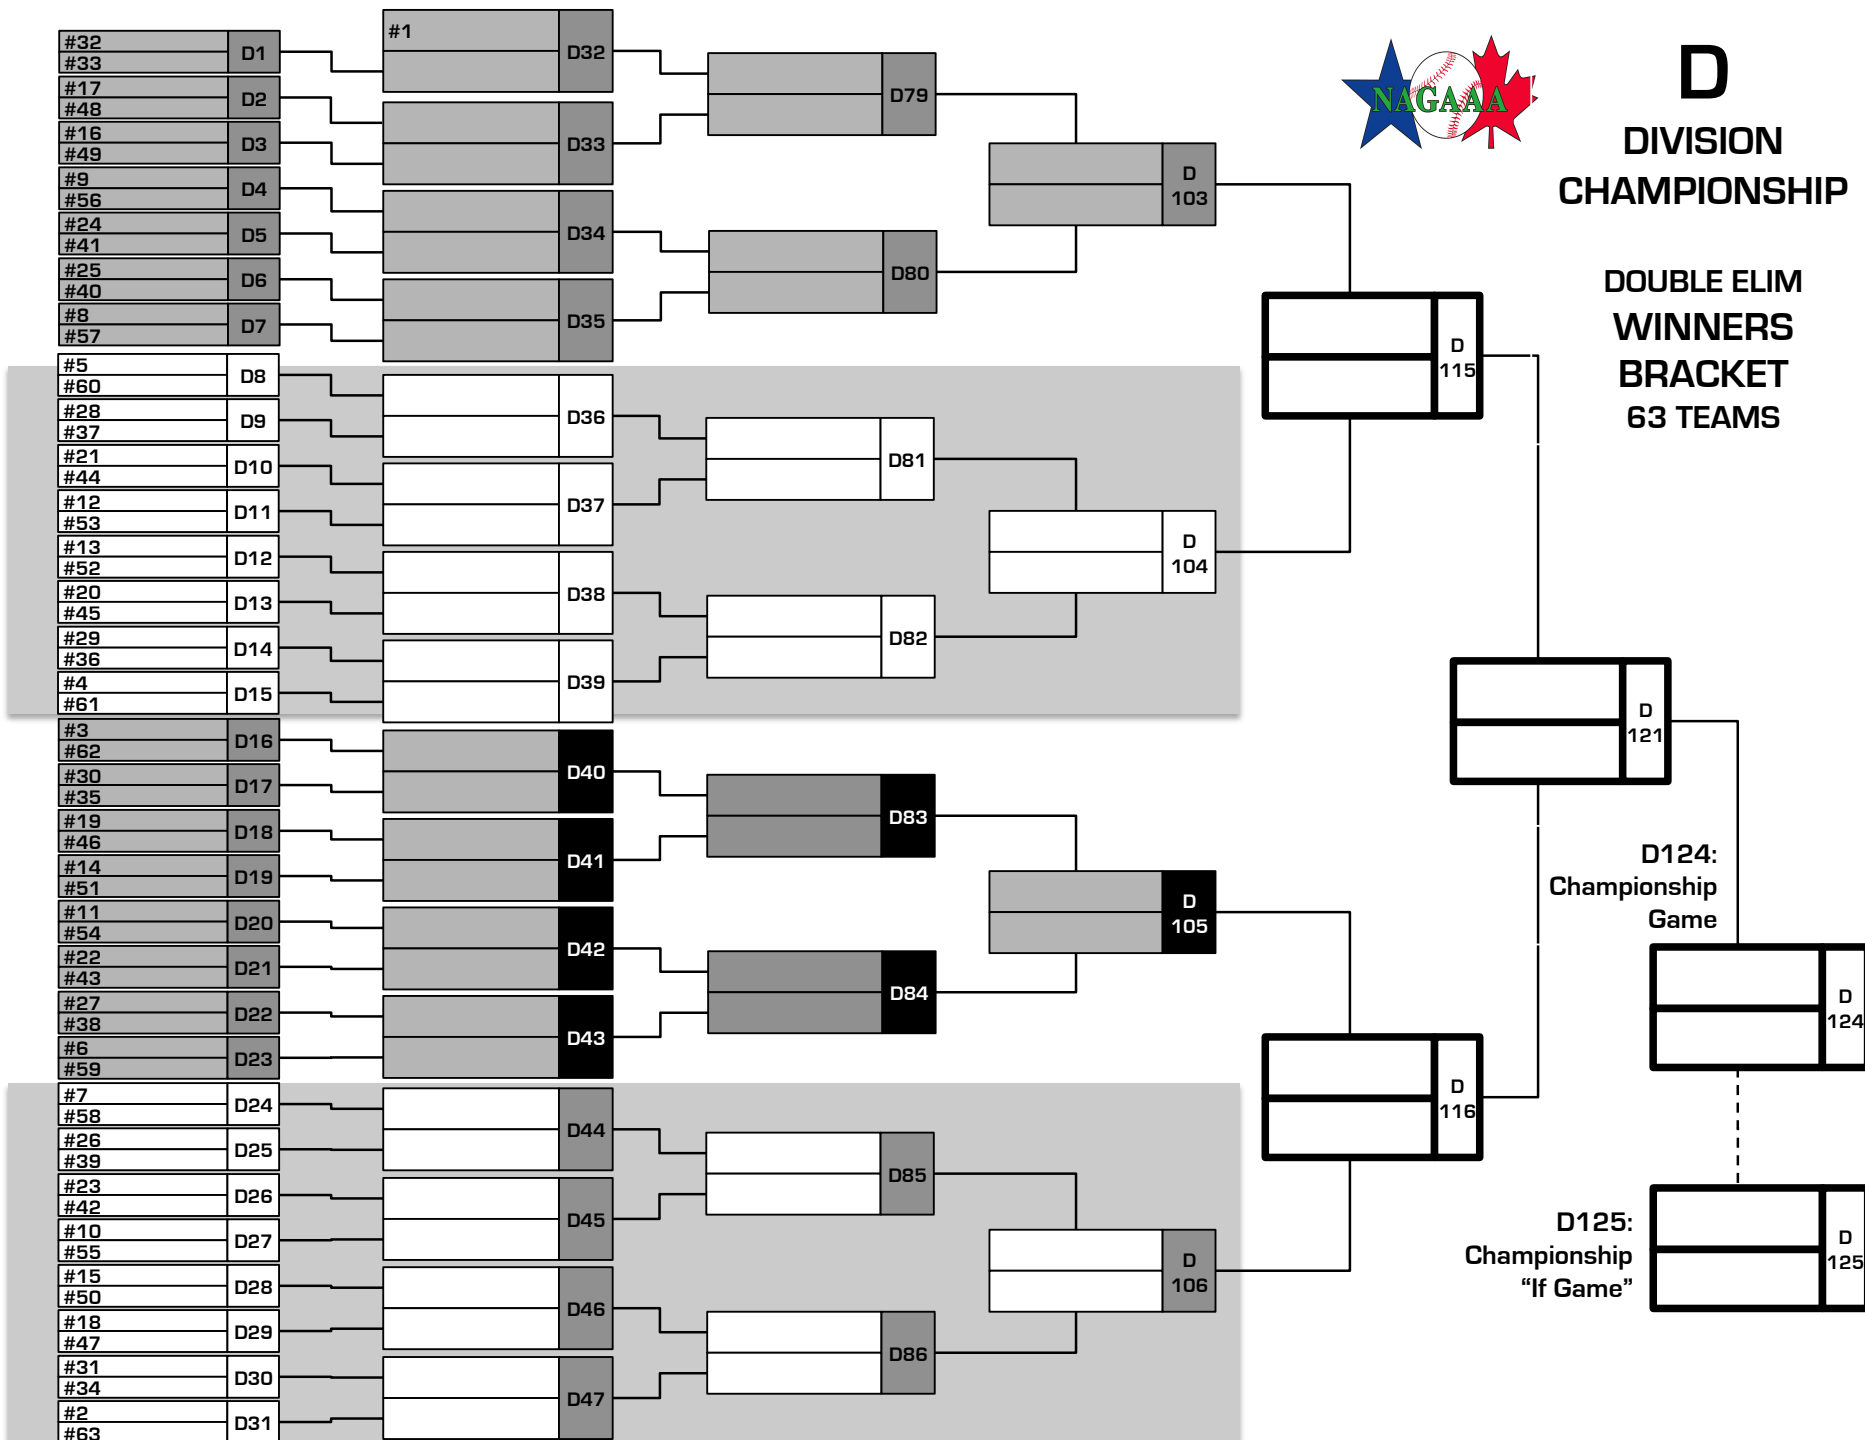

DL	DL1	Nashville Mean Streak
	DL2	Los Angeles West Hollywood Swingers
	DL3	Austin Pride
	DL4	Orlando Hung Jurors
	DL5	New Orleans Baby Batters
	DL6	Vancouver Dahl & Connors

DM	DM1	Columbus Southbend Coors Light Titans
	DM2	Seattle Muffin Tops 1
	DM3	Ft. Lauderdale Bill's Naked Mustangs
	DM4	Atlanta Reign
	DM5	Vancouver Celebrities
	DM6	Phoenix Monsoon

Masters

MA	MA1	New York Cranky Yankees
	MA2	Seattle Rainiers
	MA3	Atlanta Silver Foxes
	MA4	Dallas The REAL Master Batters of North TX
	MA5	Houston HardDrive

MB	MB1	Chicago Legends
	MB2	Tampa Tampa Bay Half Century Sluggers
	MB3	Los Angeles Gang Grey
	MB4	San Francisco Seals
	MB5	Vancouver Red Tide

Denotes Winner Bracket Finals and Championship Games

A DIVISION 8 TEAMS

WINNERS BRACKET

LOSERS BRACKET

B

DIVISION WINNERS BRACKET 31 TEAMS

B
 DIVISION
 LOSERS
 BRACKET
 31 TEAMS

To
 Championship
 Game

C DIVISION CHAMPIONSHIP

DOUBLE ELIM
WINNERS
BRACKET
55 TEAMS

D DIVISION CHAMPIONSHIP

DOUBLE ELIM
WINNERS
BRACKET
63 TEAMS

D124:
Championship
Game

D125:
Championship
"If Game"

M DIVISION 10 TEAMS