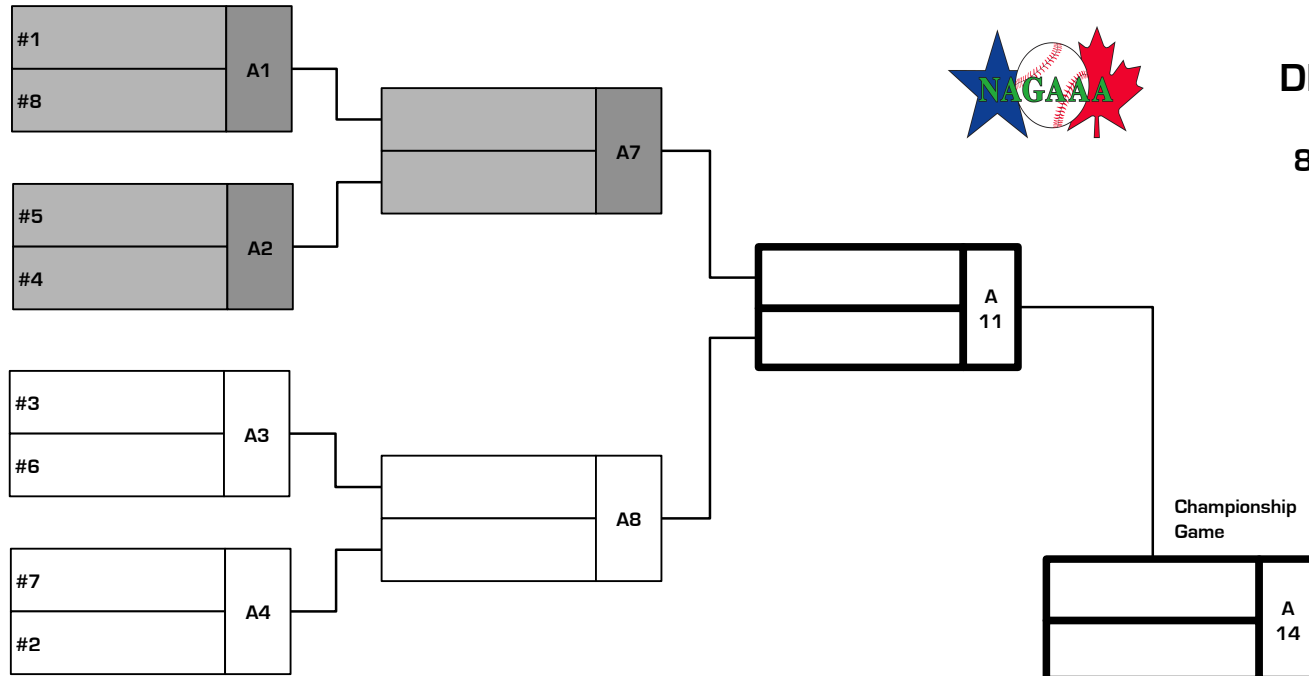

A DIVISION 8 TEAMS

WINNERS BRACKET