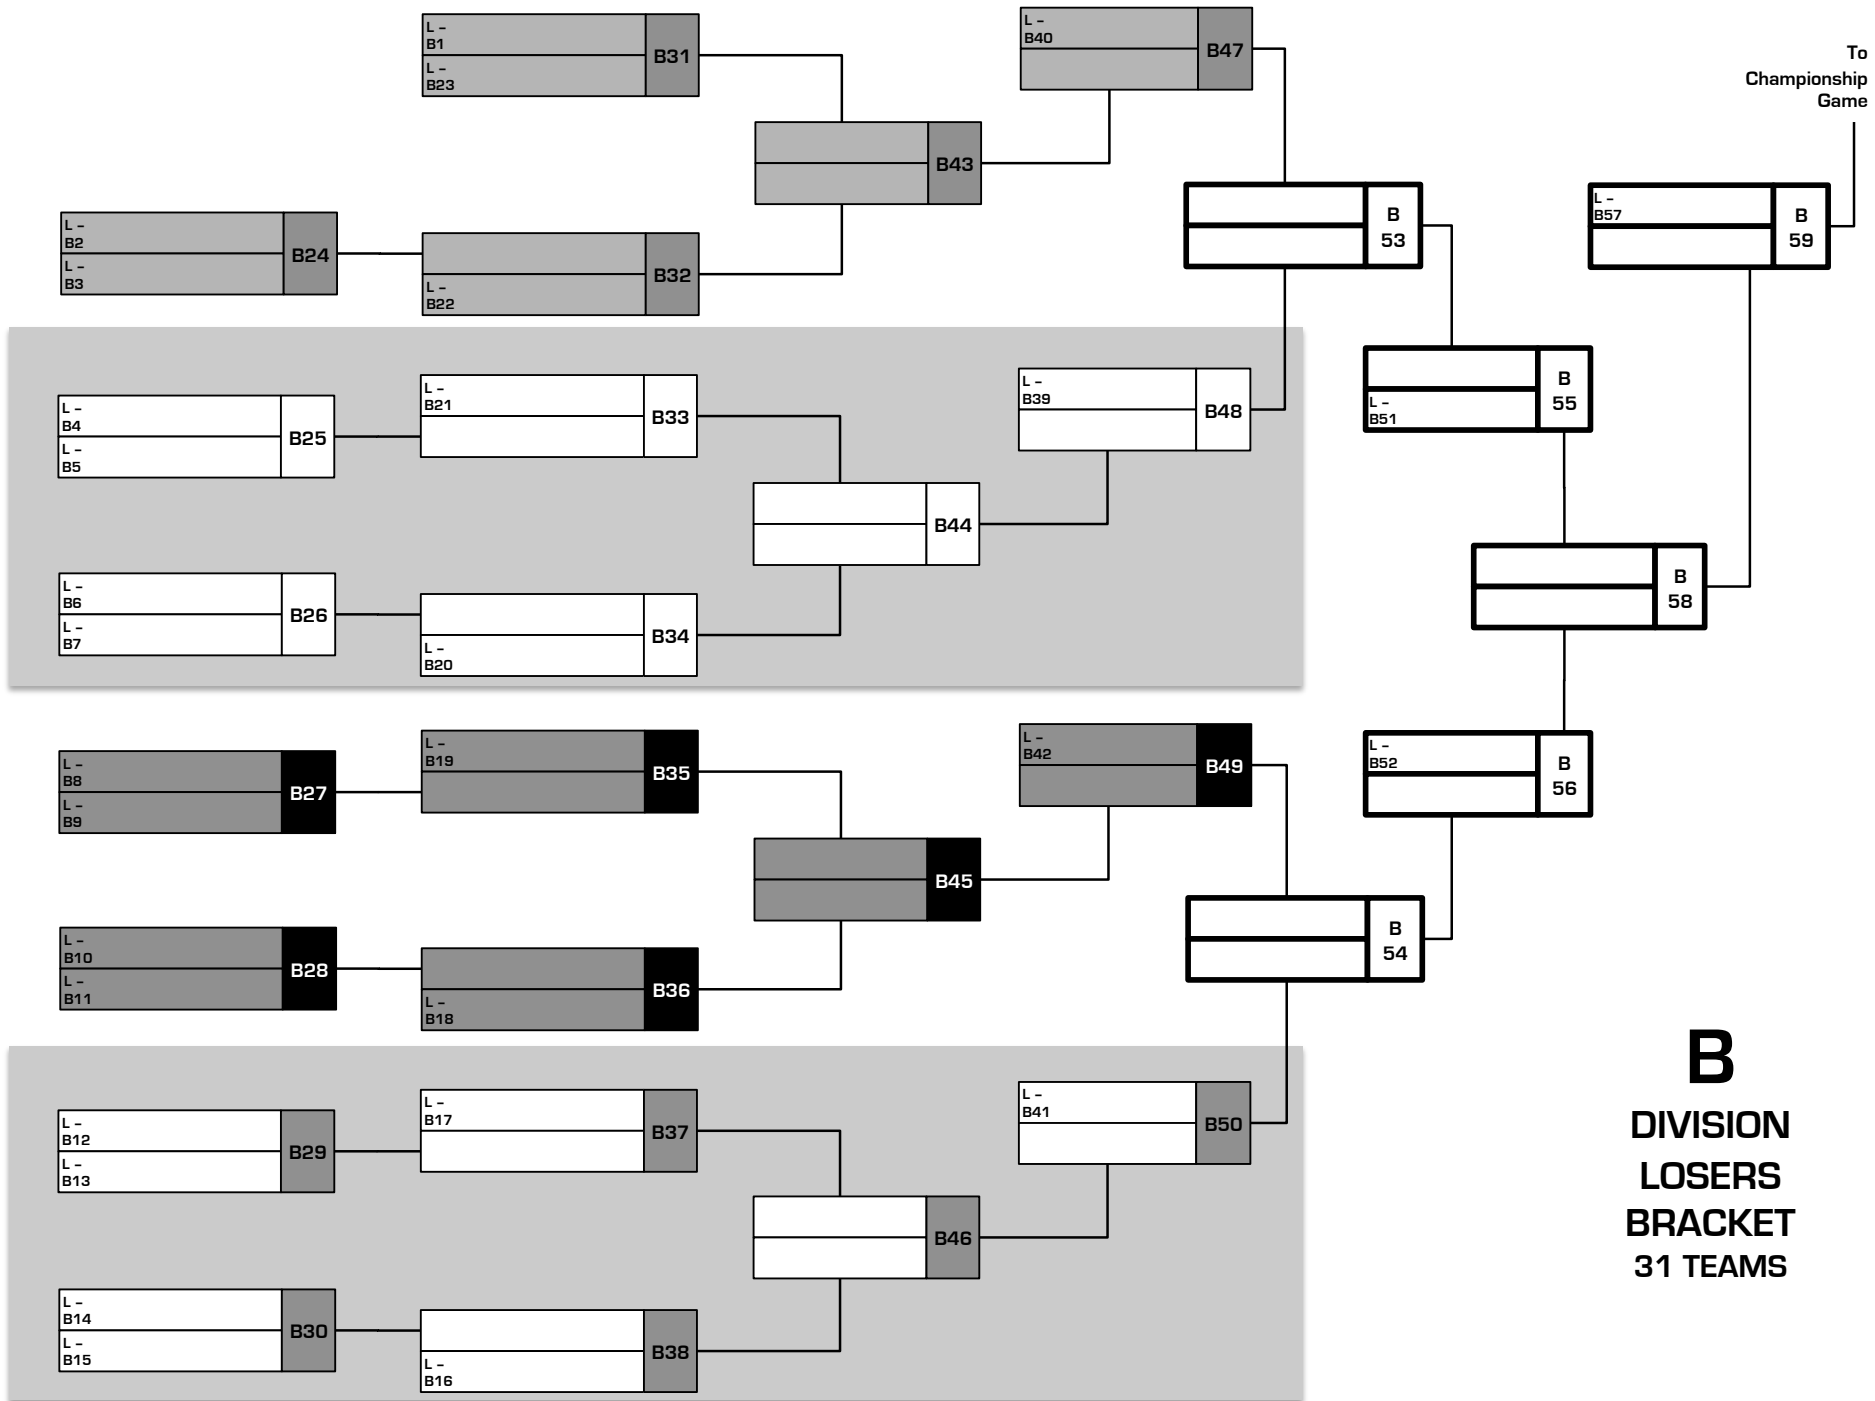

DL	DL1	Nashville Mean Streak
	DL2	Los Angeles West Hollywood Swingers
	DL3	Austin Pride
	DL4	Orlando Hung Jurors
	DL5	New Orleans Baby Batters
	DL6	Vancouver Dahl & Connors

DM	DM1	Columbus Southbend Coors Light Titans
	DM2	Seattle Muffin Tops 1
	DM3	Ft. Lauderdale Bill's Naked Mustangs
	DM4	Atlanta Reign
	DM5	Vancouver Celebrities
	DM6	Phoenix Monsoon

Masters

MA	MA1	New York Cranky Yankees
	MA2	Seattle Rainiers
	MA3	Atlanta Silver Foxes
	MA4	Dallas The REAL Master Batters of North TX
	MA5	Houston HardDrive

MB	MB1	Chicago Legends
	MB2	Tampa Tampa Bay Half Century Sluggers
	MB3	Los Angeles Gang Grey
	MB4	San Francisco Seals
	MB5	Vancouver Red Tide

Denotes Winner Bracket Finals and Championship Games

A DIVISION 8 TEAMS

WINNERS BRACKET

LOSERS BRACKET

B

DIVISION WINNERS BRACKET 31 TEAMS

B
 DIVISION
 LOSERS
 BRACKET
 31 TEAMS

To
 Championship
 Game

C DIVISION CHAMPIONSHIP

DOUBLE ELIM
WINNERS
BRACKET
55 TEAMS

D DIVISION CHAMPIONSHIP

DOUBLE ELIM
WINNERS
BRACKET
63 TEAMS

D124:
Championship
Game

D125:
Championship
"If Game"

M DIVISION 10 TEAMS