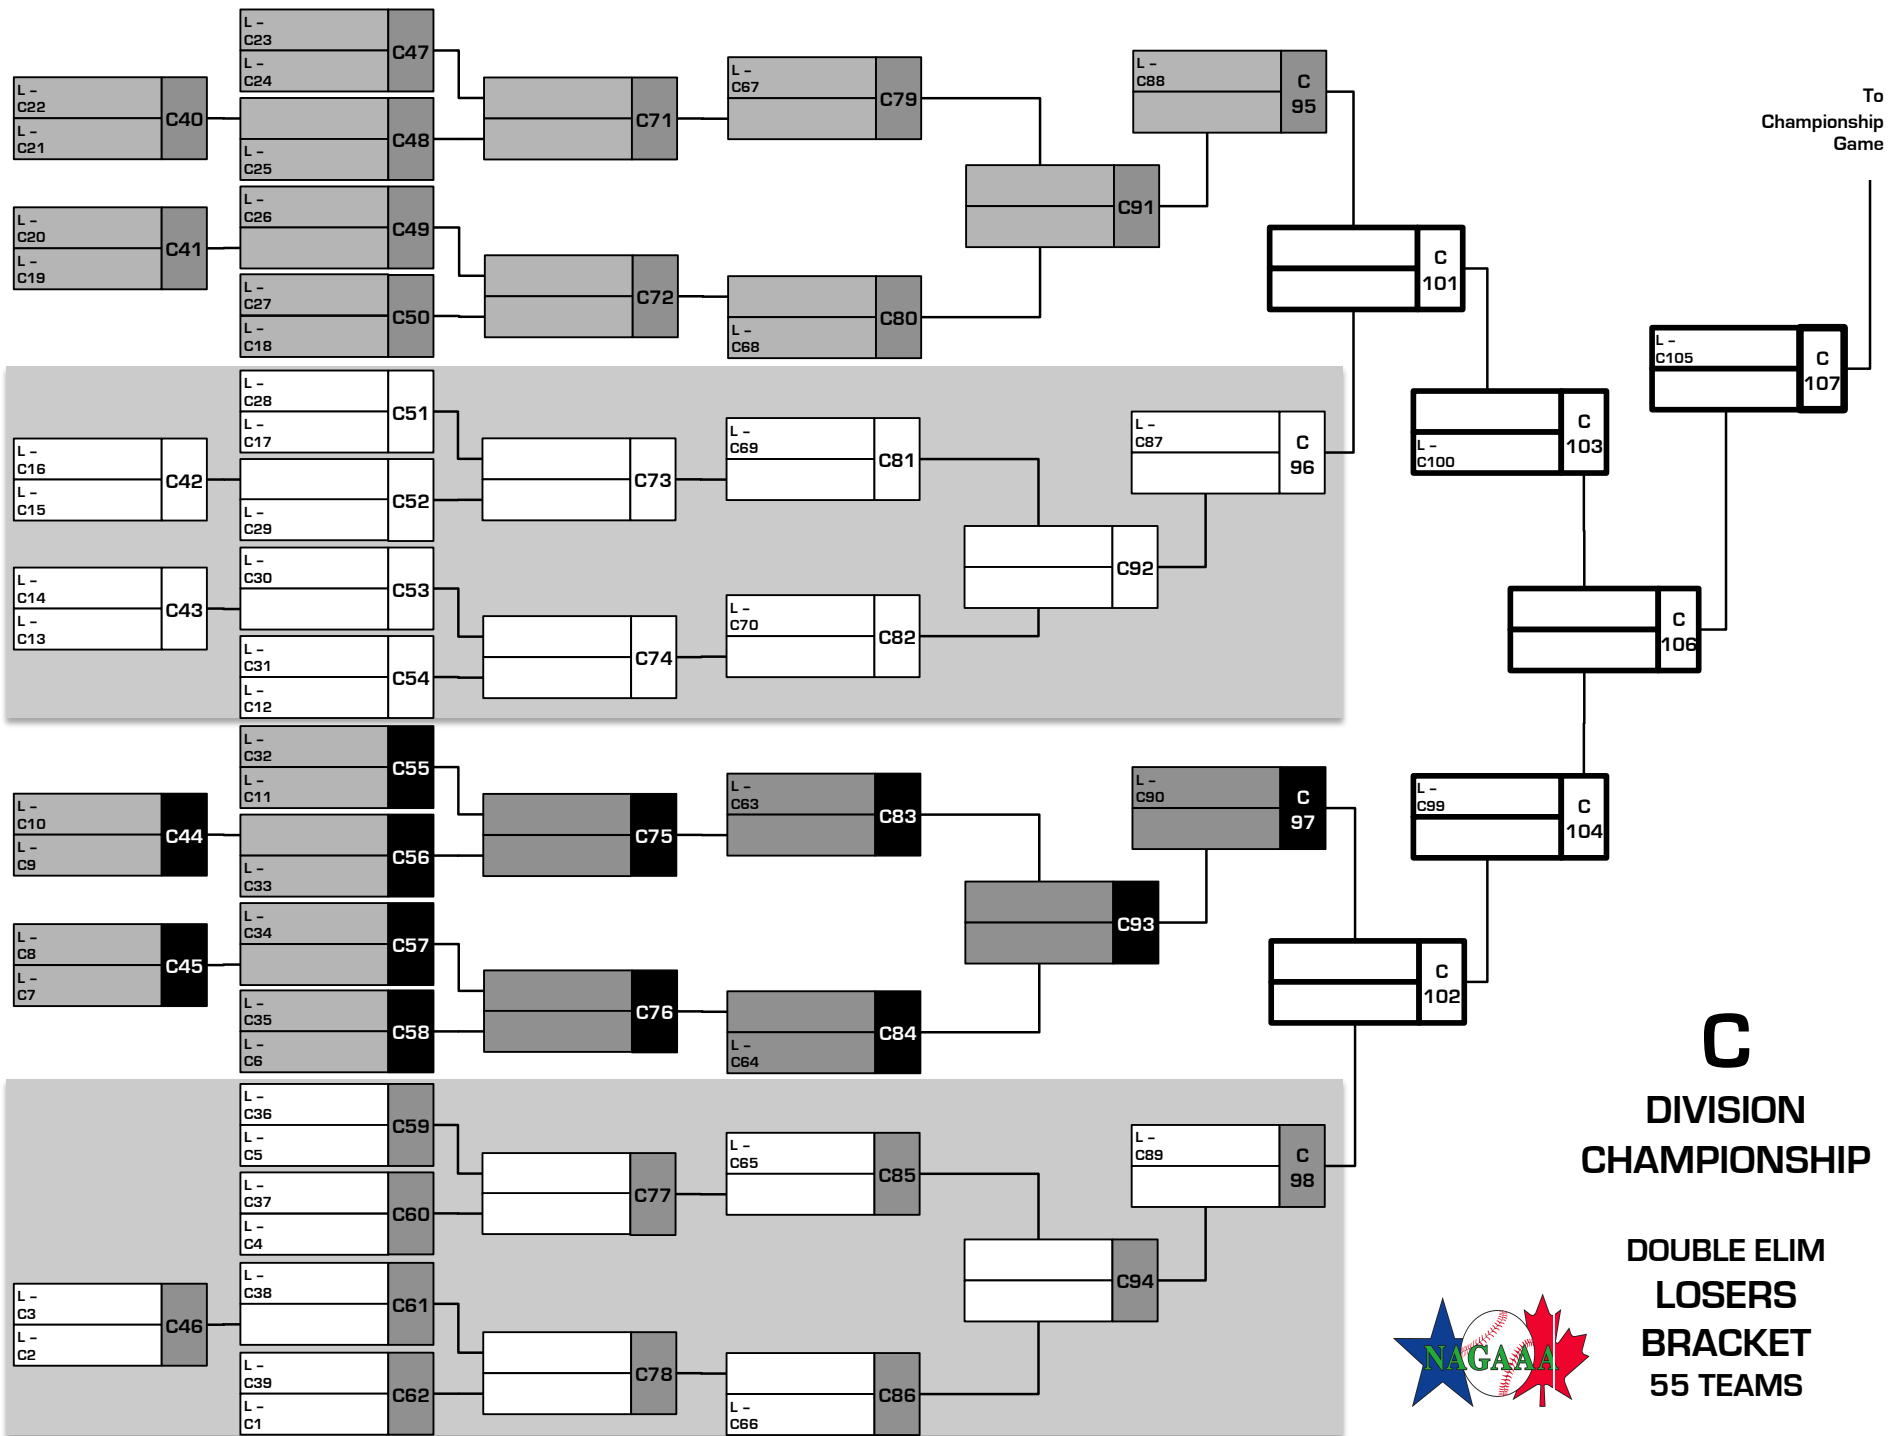

DE	DE1	Tampa Metrochefs
	DE2	Atlanta Flyers
	DE3	Austin Dirt Divas
	DE4	San Diego Hitmen
	DE5	Las Vegas The Phoenix Firestorm

DF	DF1	Long Beach Queen Marys
	DF2	Seattle Fat Cats
	DF3	Birmingham Birmingham Sliders
	DF4	Madison Monster
	DF5	Oklahoma City Bucks

DL	DL1	Nashville Mean Streak
	DL2	Los Angeles West Hollywood Swingers
	DL3	Austin Pride
	DL4	Orlando Hung Jurors
	DL5	New Orleans Baby Batters
	DL6	Vancouver Dahl & Connors

DM	DM1	Columbus Southbend Coors Light Titans
	DM2	Seattle Muffin Tops 1
	DM3	Ft. Lauderdale Bill's Naked Mustangs
	DM4	Atlanta Reign
	DM5	Vancouver Celebrities
	DM6	Phoenix Monsoon

Denotes Winner Bracket Finals and Championship Games

A DIVISION 8 TEAMS

WINNERS BRACKET

LOSERS BRACKET

B

DIVISION WINNERS BRACKET 31 TEAMS

B
 DIVISION
 LOSERS
 BRACKET
 31 TEAMS

To
 Championship
 Game

C DIVISION CHAMPIONSHIP

DOUBLE ELIM
WINNERS
BRACKET
55 TEAMS

D DIVISION CHAMPIONSHIP

DOUBLE ELIM
WINNERS
BRACKET
63 TEAMS

D124:
Championship
Game

D125:
Championship
"If Game"

M DIVISION 10 TEAMS