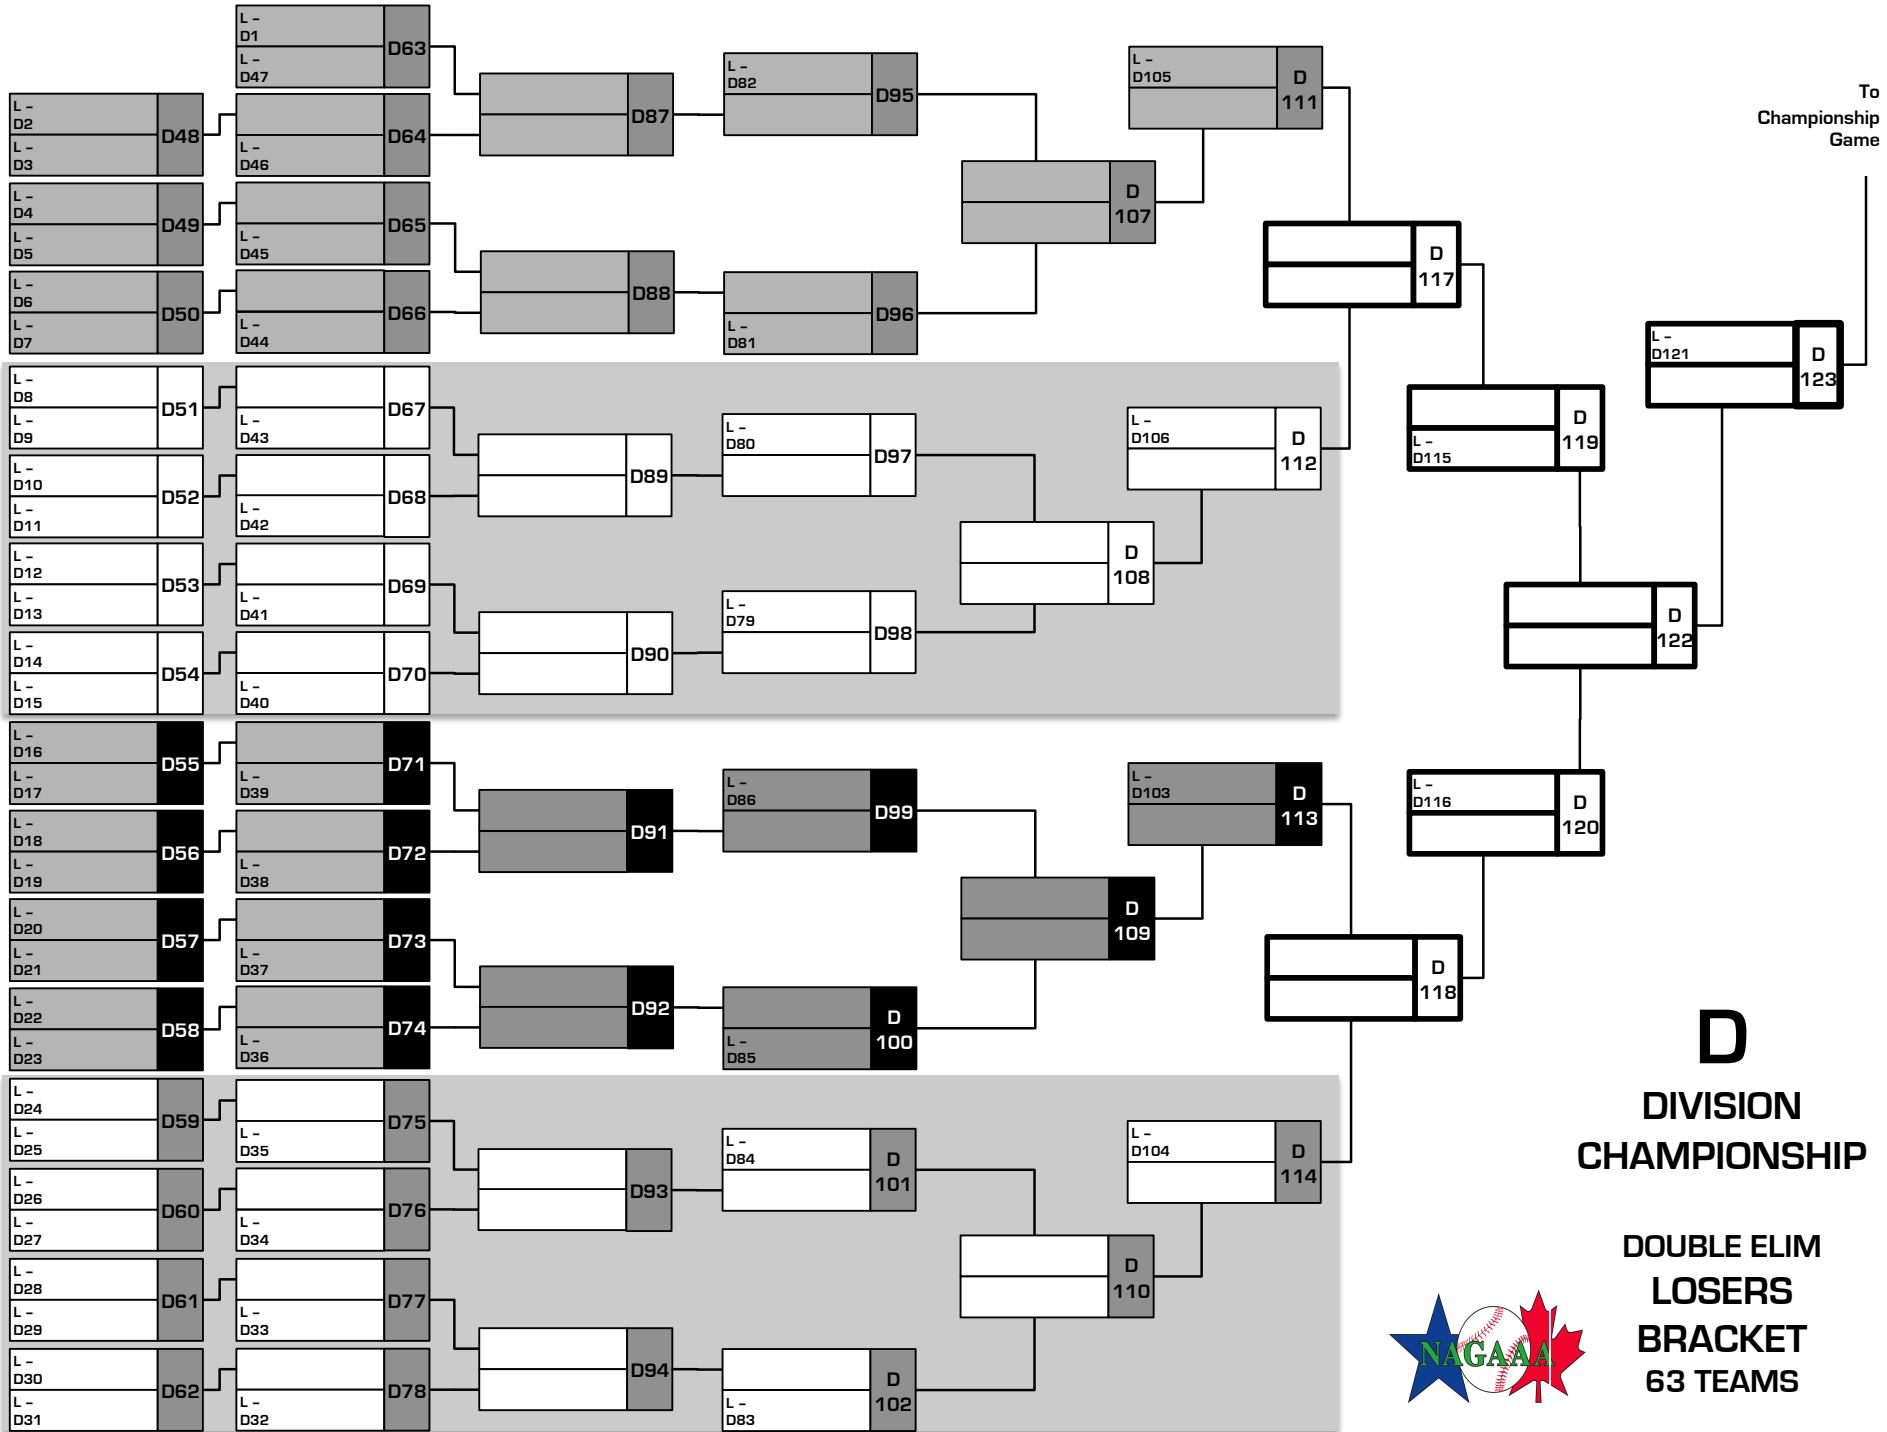

DE	DE1	Tampa Metrochefs
	DE2	Atlanta Flyers
	DE3	Austin Dirt Divas
	DE4	San Diego Hitmen
	DE5	Las Vegas The Phoenix Firestorm

DF	DF1	Long Beach Queen Marys
	DF2	Seattle Fat Cats
	DF3	Birmingham Birmingham Sliders
	DF4	Madison Monster
	DF5	Oklahoma City Bucks

DL	DL1	Nashville Mean Streak
	DL2	Los Angeles West Hollywood Swingers
	DL3	Austin Pride
	DL4	Orlando Hung Jurors
	DL5	New Orleans Baby Batters
	DL6	Vancouver Dahl & Connors

DM	DM1	Columbus Southbend Coors Light Titans
	DM2	Seattle Muffin Tops 1
	DM3	Ft. Lauderdale Bill's Naked Mustangs
	DM4	Atlanta Reign
	DM5	Vancouver Celebrities
	DM6	Phoenix Monsoon

Denotes Winner Bracket Finals and Championship Games

A DIVISION 8 TEAMS

WINNERS BRACKET

LOSERS BRACKET

B

DIVISION WINNERS BRACKET 31 TEAMS

B
 DIVISION
 LOSERS
 BRACKET
 31 TEAMS

To
 Championship
 Game

C DIVISION CHAMPIONSHIP

DOUBLE ELIM
WINNERS
BRACKET
55 TEAMS

D DIVISION CHAMPIONSHIP

DOUBLE ELIM
WINNERS
BRACKET
63 TEAMS

D124:
Championship
Game

D125:
Championship
"If Game"

M DIVISION 10 TEAMS