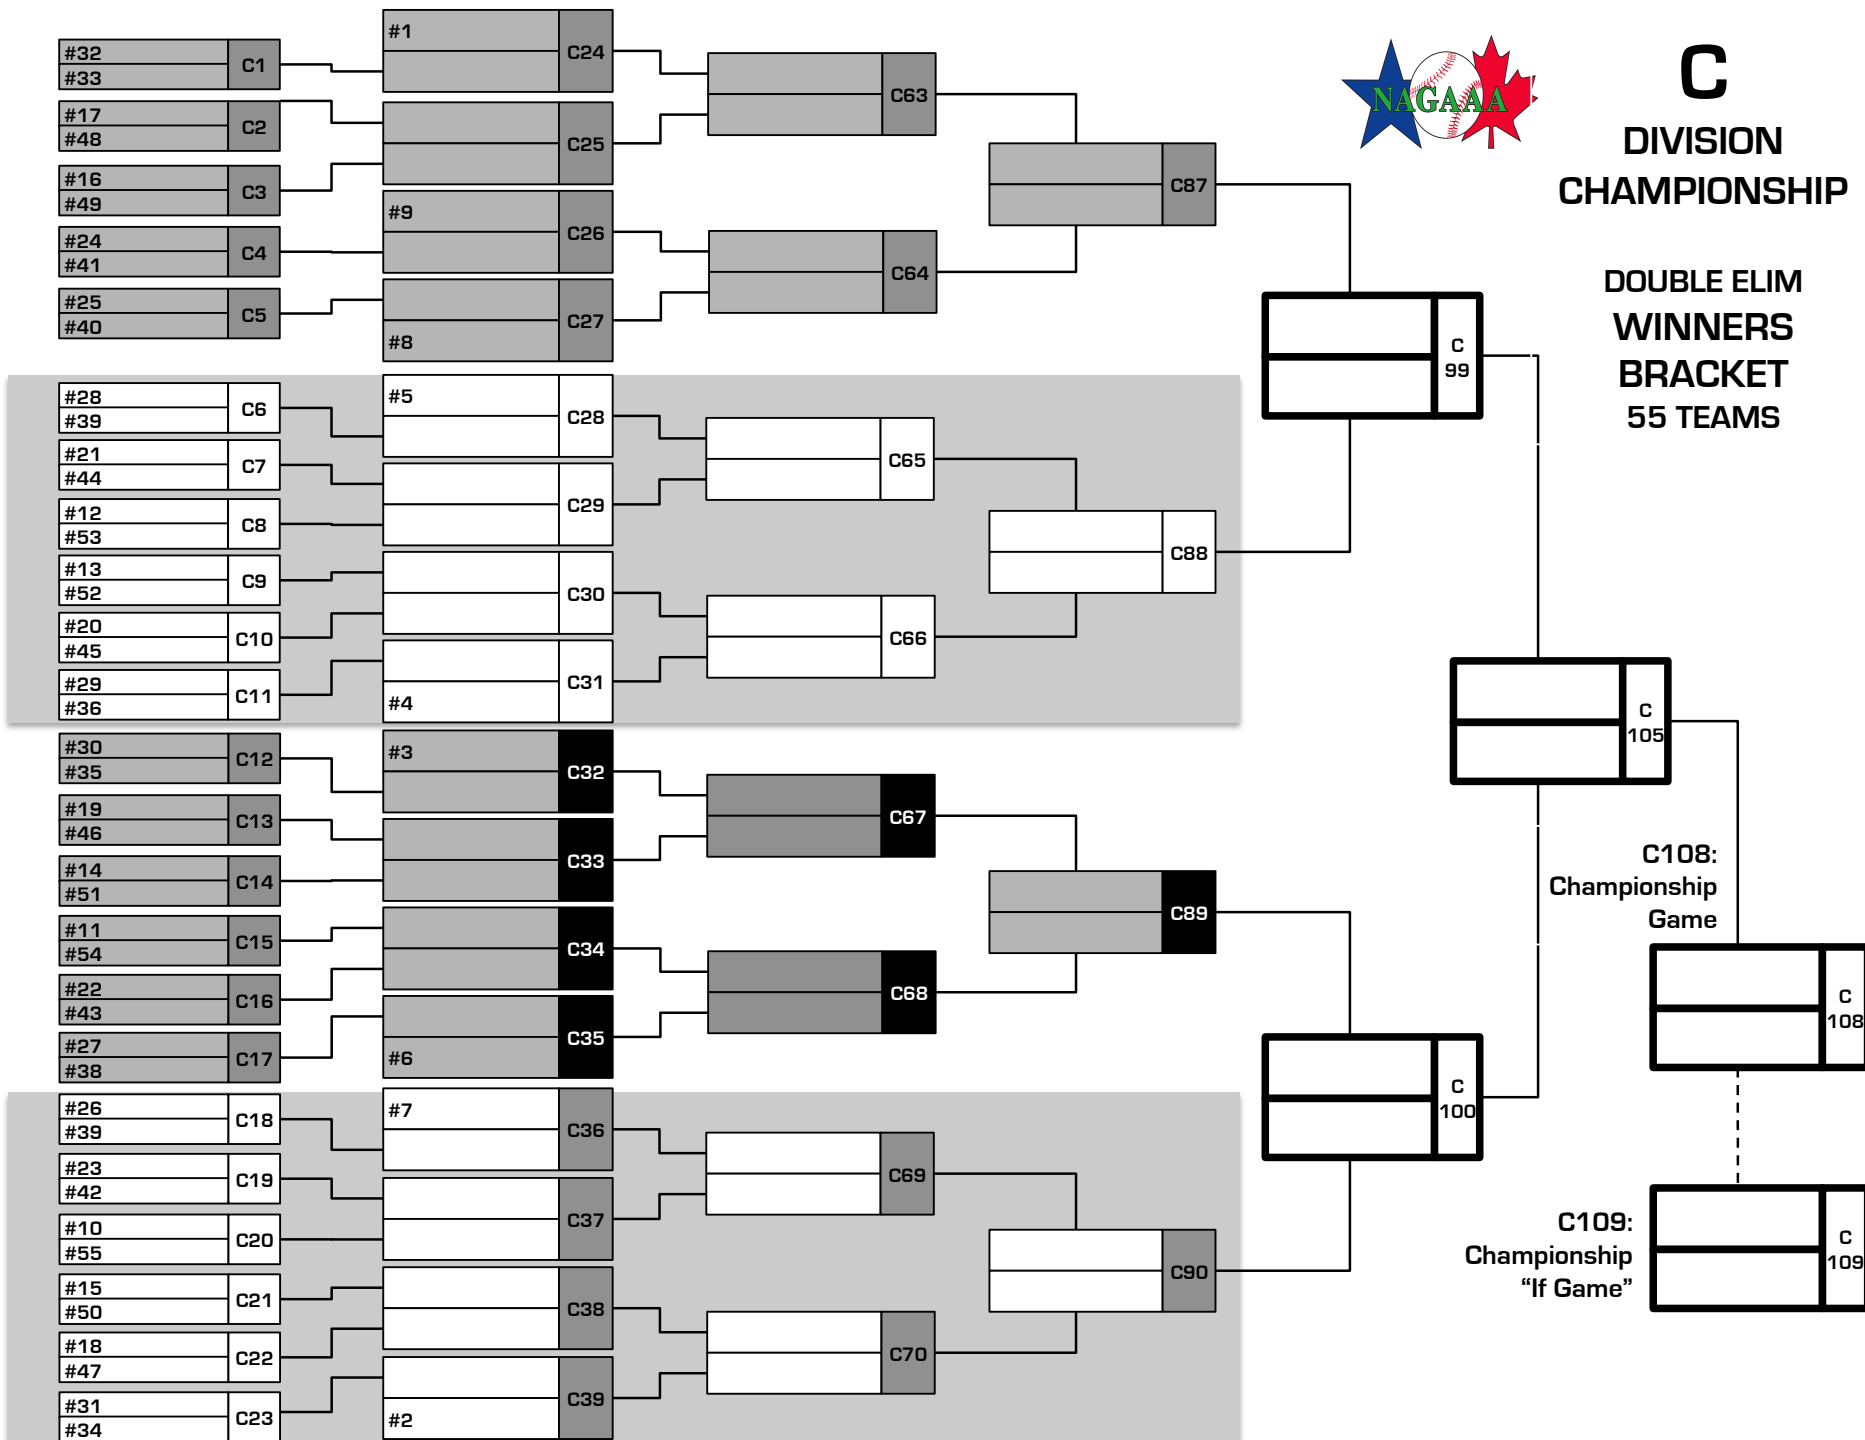

DL	DL1	Nashville Mean Streak
	DL2	Los Angeles West Hollywood Swingers
	DL3	Austin Pride
	DL4	Orlando Hung Jurors
	DL5	New Orleans Baby Batters
	DL6	Vancouver Dahl & Connors

DM	DM1	Columbus Southbend Coors Light Titans
	DM2	Seattle Muffin Tops 1
	DM3	Ft. Lauderdale Bill's Naked Mustangs
	DM4	Atlanta Reign
	DM5	Vancouver Celebrities
	DM6	Phoenix Monsoon

Denotes Winner Bracket Finals and Championship Games

A DIVISION 8 TEAMS

WINNERS BRACKET

LOSERS BRACKET

B

DIVISION WINNERS BRACKET 31 TEAMS

B
 DIVISION
 LOSERS
 BRACKET
 31 TEAMS

To
 Championship
 Game

C DIVISION CHAMPIONSHIP

DOUBLE ELIM
WINNERS
BRACKET
55 TEAMS

D DIVISION CHAMPIONSHIP

DOUBLE ELIM
WINNERS
BRACKET
63 TEAMS

D124:
Championship
Game

D125:
Championship
"If Game"

M DIVISION 10 TEAMS